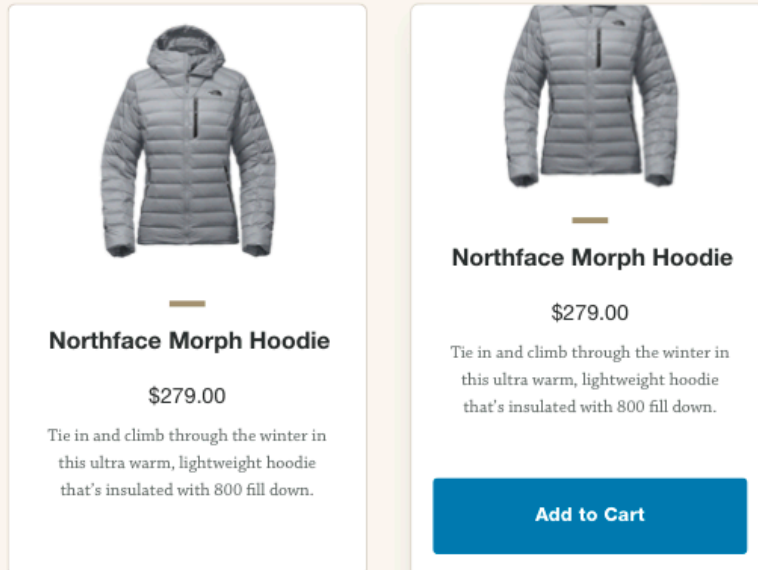

ADVENTURE GEAR

PRODUCT INLINE + IMAGE CARDS

Inactive

Hover - **Card will remain if the user either selects outside of the card or selects the "x" icon**

IMAGE LIGHTBOX - STORY + PRODUCT DETAIL

Inactive

Hover - **Screen has a white overal with 85% transparency. Image will remain if the user either selects outside of the card or selects the "x" icon.**

PRODUCT GRID

Inactive

Hover **Zoom and exposing button**

PRODUCT INDIVIDUAL

Inactive

Hover **Push up info, drop shadow and exposing button**

PRODUCT EXPAND

Inactive

Inactive

Hover - **Image zoom 20% increase to overlay**

SEARCH RESULTS

After the user has entered their search results from the main-navigation.

Inactive

Active **Same interaction as the main-navigation**

SITE BANNER

Will appear right below main-navigation. Will push down any information so to not hide any content.

PRODUCT INLINE + IMAGE CARDS

Inactive

Photo by Sarah Harvey

PRODUCT GRID

Inactive

Product Name

Product Name