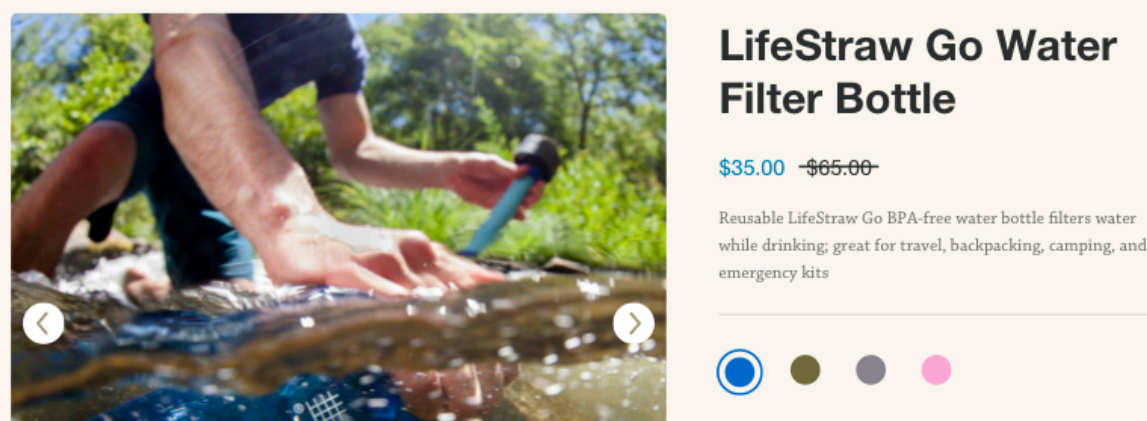

PRODUCT EXPAND

Inactive