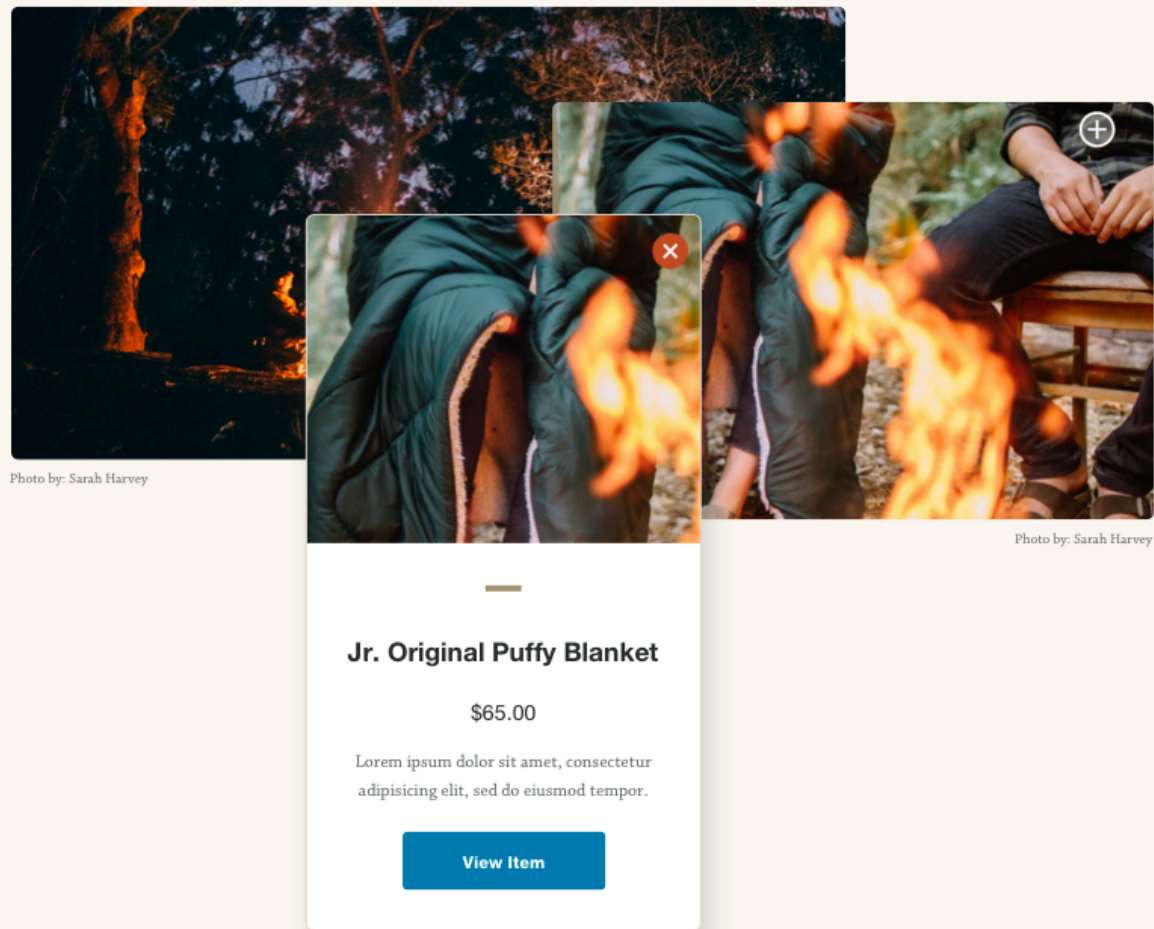

ADVENTURE GEAR

PRODUCT INLINE + IMAGE CARDS

Inactive

Hover - **Card will remain if the user either selects outside of the card or selects the "x" icon**

IMAGE LIGHTBOX - STORY + PRODUCT DETAIL

Inactive

Hover - **Screen has a white overal with 85% transparency. Image will remain if the user either selects outside of the card or selects the "x" icon.**